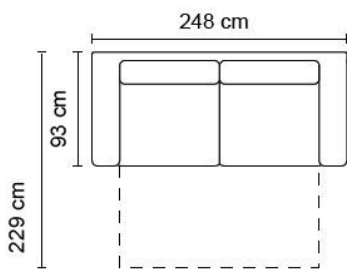

## FINISHED OVERALL DIMENSIONS (Approximate Only)

	CHAIR	2.5 STR DOUBLE I/SPRING BED	3 STR QUEEN I/SPRING BED		
HEIGHT	970 mm	970 mm	970 mm		
WIDTH	1035 mm	2000 mm	2185 mm		
DEPTH	960 mm	960 mm	960 mm		
	<b>KING CHAIR 2 ARM</b>	<b>KING CHAISE 1 ARM</b>	<b>STANDARD CHAISE 1 ARM</b>	<b>CORNER</b>	<b>2.5 SEATER 1 ARM</b>
HEIGHT	970 mm	970 mm	970 mm	970 mm	970 mm
WIDTH	1245 mm	1010 mm	800 mm	1150 X 1150 mm	1790 mm
DEPTH	960 mm	1610 mm	1610 mm	960 mm	960 mm

## FINISHED OVERALL DIMENSIONS (Approximate Only)

	CHAIR	2.5 STR DOUBLE I/SPRING BED	3 STR QUEEN I/SPRING BED
HEIGHT	970 mm	970 mm	970 mm
WIDTH	985 mm	1950 mm	2135 mm
DEPTH	930 mm	930 mm	930 mm

## Sofabed Dimensions

quality mattress cover.

Queen Sofabed

Double Sofabed

Single Sofabed

Side View

## Sofabed Dimensions