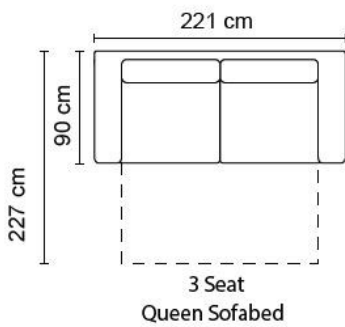

Sofabed Dimensions