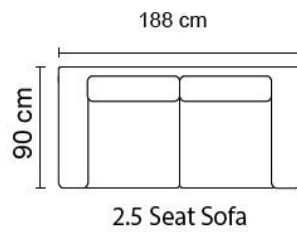

## FINISHED OVERALL DIMENSIONS (Approximate Only)

	CHAIR	2.5 STR DOUBLE I/SPRING BED	3 STR QUEEN I/SPRING BED		
HEIGHT	970 mm	970 mm	970 mm		
WIDTH	1035 mm	2000 mm	2185 mm		
DEPTH	960 mm	960 mm	960 mm		
	<b>KING CHAIR 2 ARM</b>	<b>KING CHAISE 1 ARM</b>	<b>STANDARD CHAISE 1 ARM</b>	<b>CORNER</b>	<b>2.5 SEATER 1 ARM</b>
HEIGHT	970 mm	970 mm	970 mm	970 mm	970 mm
WIDTH	1245 mm	1010 mm	800 mm	1150 X 1150 mm	1790 mm
DEPTH	960 mm	1610 mm	1610 mm	960 mm	960 mm

## Sofa Dimensions

## Sofabed Dimensions

Queen Sofabed

Double Sofabed

Single Sofabed

Side View

## Sofa Dimensions

3 Seat Sofa

2.5 Seat Sofa

Chair