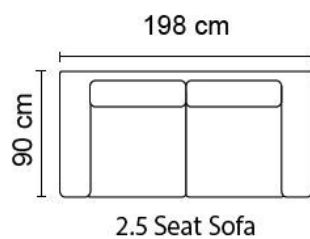

Sofa Dimensions