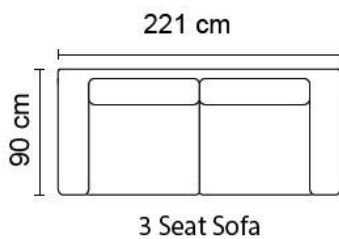

Sofa Dimensions