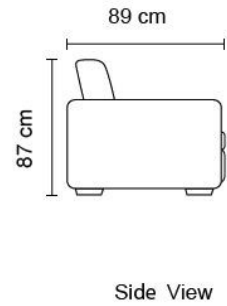

## FINISHED OVERALL DIMENSIONS (Approximate Only)

	CHAIR	2.5 STR DOUBLE I/SPRING BED	3 STR QUEEN I/SPRING BED		
HEIGHT	970 mm	970 mm	970 mm		
WIDTH	1035 mm	2000 mm	2185 mm		
DEPTH	960 mm	960 mm	960 mm		
	<b>KING CHAIR 2 ARM</b>	<b>KING CHAISE 1 ARM</b>	<b>STANDARD CHAISE 1 ARM</b>	<b>CORNER</b>	<b>2.5 SEATER 1 ARM</b>
HEIGHT	970 mm	970 mm	970 mm	970 mm	970 mm
WIDTH	1245 mm	1010 mm	800 mm	1150 X 1150 mm	1790 mm
DEPTH	960 mm	1610 mm	1610 mm	960 mm	960 mm

## FINISHED OVERALL DIMENSIONS (Approximate Only)

	CHAIR	2.5 STR DOUBLE I/SPRING BED	3 STR QUEEN I/SPRING BED
HEIGHT	970 mm	970 mm	970 mm
WIDTH	985 mm	1950 mm	2135 mm
DEPTH	930 mm	930 mm	930 mm

## Sofabed Dimensions

Queen Sofabed

Double Sofabed

Single Sofabed

Side View

## Sofa Dimensions

3 Seat Sofa

2.5 Seat Sofa

Chair