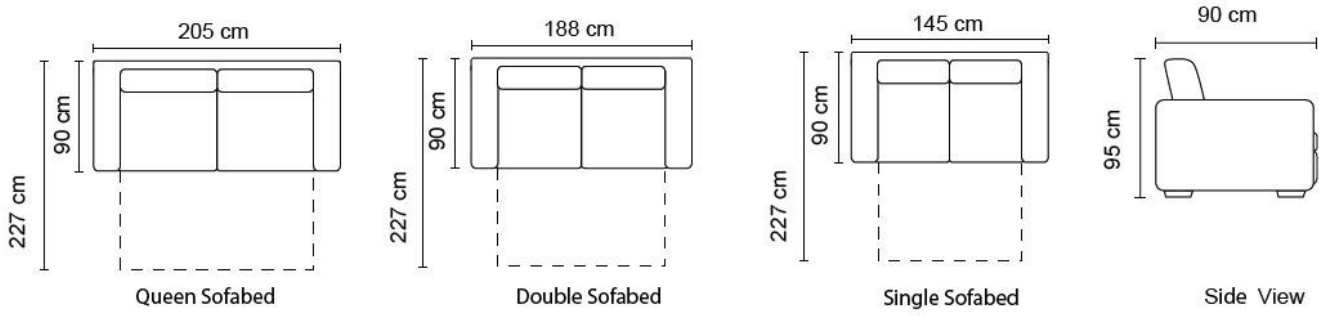

## FINISHED OVERALL DIMENSIONS (Approximate Only)

	CHAIR	2.5 STR DOUBLE I/SPRING BED	3 STR QUEEN I/SPRING BED		
HEIGHT	970 mm	970 mm	970 mm		
WIDTH	1035 mm	2000 mm	2185 mm		
DEPTH	960 mm	960 mm	960 mm		
	<b>KING CHAIR 2 ARM</b>	<b>KING CHAISE 1 ARM</b>	<b>STANDARD CHAISE 1 ARM</b>	<b>CORNER</b>	<b>2.5 SEATER 1 ARM</b>
HEIGHT	970 mm	970 mm	970 mm	970 mm	970 mm
WIDTH	1245 mm	1010 mm	800 mm	1150 X 1150 mm	1790 mm
DEPTH	960 mm	1610 mm	1610 mm	960 mm	960 mm

## Sofabed Dimensions

Queen Sofabed

Double Sofabed

Single Sofabed

Side View

## Sofa Dimensions

3 Seat Sofa

2.5 Seat Sofa

Chair

## Sofabed Dimensions