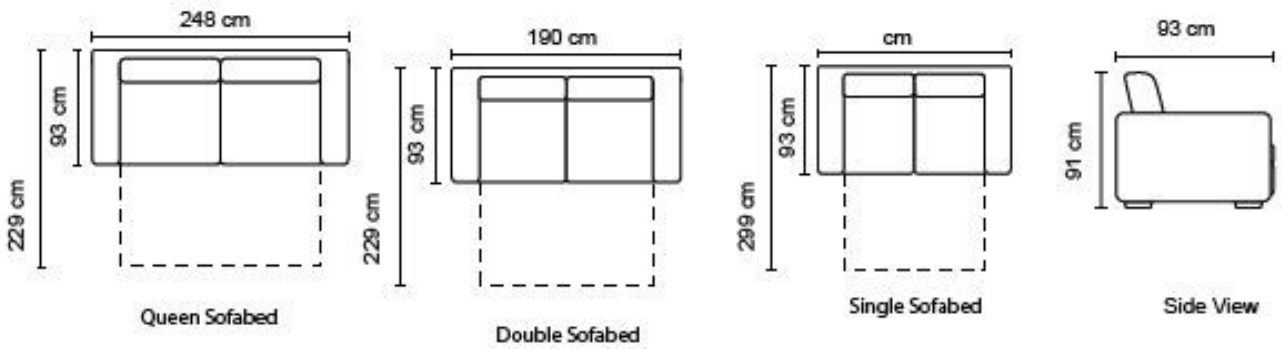

Evo Sofa Beds

Sofa Dimensions