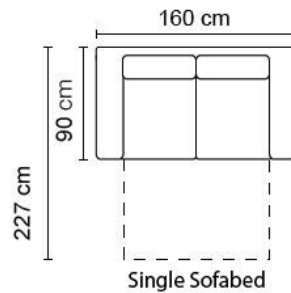

Sofabed Dimensions