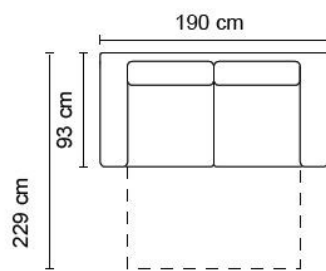

## FINISHED OVERALL DIMENSIONS (Approximate Only)

	CHAIR	2.5 STR DOUBLE I/SPRING BED	3 STR QUEEN I/SPRING BED		
HEIGHT	970 mm	970 mm	970 mm		
WIDTH	1035 mm	2000 mm	2185 mm		
DEPTH	960 mm	960 mm	960 mm		
	<b>KING CHAIR 2 ARM</b>	<b>KING CHAISE 1 ARM</b>	<b>STANDARD CHAISE 1 ARM</b>	<b>CORNER</b>	<b>2.5 SEATER 1 ARM</b>
HEIGHT	970 mm	970 mm	970 mm	970 mm	970 mm
WIDTH	1245 mm	1010 mm	800 mm	1150 X 1150 mm	1790 mm
DEPTH	960 mm	1610 mm	1610 mm	960 mm	960 mm

## FINISHED OVERALL DIMENSIONS (Approximate Only)

	CHAIR	2.5 STR DOUBLE I/SPRING BED	3 STR QUEEN I/SPRING BED
HEIGHT	970 mm	970 mm	970 mm
WIDTH	985 mm	1950 mm	2135 mm
DEPTH	930 mm	930 mm	930 mm

## Sofabed Dimensions

quality mattress cover.

Queen Sofabed

Double Sofabed

Single Sofabed

Side View

## Sofabed Dimensions