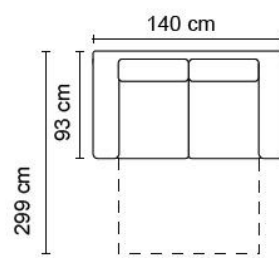

## FINISHED OVERALL DIMENSIONS (Approximate Only)

	CHAIR	2.5 STR DOUBLE I/SPRING BED	3 STR QUEEN I/SPRING BED		
HEIGHT	970 mm	970 mm	970 mm		
WIDTH	1035 mm	2000 mm	2185 mm		
DEPTH	960 mm	960 mm	960 mm		
	<b>KING CHAIR 2 ARM</b>	<b>KING CHAISE 1 ARM</b>	<b>STANDARD CHAISE 1 ARM</b>	<b>CORNER</b>	<b>2.5 SEATER 1 ARM</b>
HEIGHT	970 mm	970 mm	970 mm	970 mm	970 mm
WIDTH	1245 mm	1010 mm	800 mm	1150 X 1150 mm	1790 mm
DEPTH	960 mm	1610 mm	1610 mm	960 mm	960 mm

## FINISHED OVERALL DIMENSIONS (Approximate Only)

	CHAIR	2.5 STR DOUBLE I/SPRING BED	3 STR QUEEN I/SPRING BED
HEIGHT	970 mm	970 mm	970 mm
WIDTH	985 mm	1950 mm	2135 mm
DEPTH	930 mm	930 mm	930 mm

## Sofabed Dimensions

quality mattress cover.

Queen Sofabed

Double Sofabed

Single Sofabed

Side View

## Sofa Dimensions

3 Seat Sofa

2.5 Seat Sofa

2 Seat Sofa

Chair