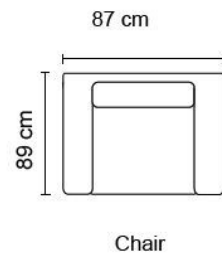

## FINISHED OVERALL DIMENSIONS (Approximate Only)

	CHAIR	2.5 STR DOUBLE I/SPRING BED	3 STR QUEEN I/SPRING BED		
HEIGHT	970 mm	970 mm	970 mm		
WIDTH	1035 mm	2000 mm	2185 mm		
DEPTH	960 mm	960 mm	960 mm		
	<b>KING CHAIR 2 ARM</b>	<b>KING CHAISE 1 ARM</b>	<b>STANDARD CHAISE 1 ARM</b>	<b>CORNER</b>	<b>2.5 SEATER 1 ARM</b>
HEIGHT	970 mm	970 mm	970 mm	970 mm	970 mm
WIDTH	1245 mm	1010 mm	800 mm	1150 X 1150 mm	1790 mm
DEPTH	960 mm	1610 mm	1610 mm	960 mm	960 mm

## FINISHED OVERALL DIMENSIONS (Approximate Only)

	CHAIR	2.5 STR DOUBLE I/SPRING BED	3 STR QUEEN I/SPRING BED
HEIGHT	970 mm	970 mm	970 mm
WIDTH	985 mm	1950 mm	2135 mm
DEPTH	930 mm	930 mm	930 mm

## Sofabed Dimensions

Queen Sofabed

Double Sofabed

Single Sofabed

Side View

## Sofa Dimensions

3 Seat Sofa

2.5 Seat Sofa

Chair