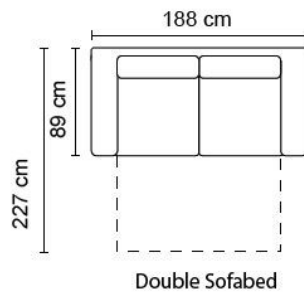

Double Sofabed