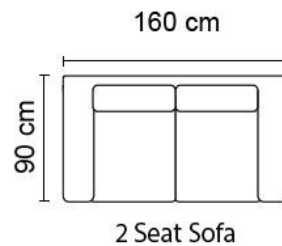

Sofa Dimensions