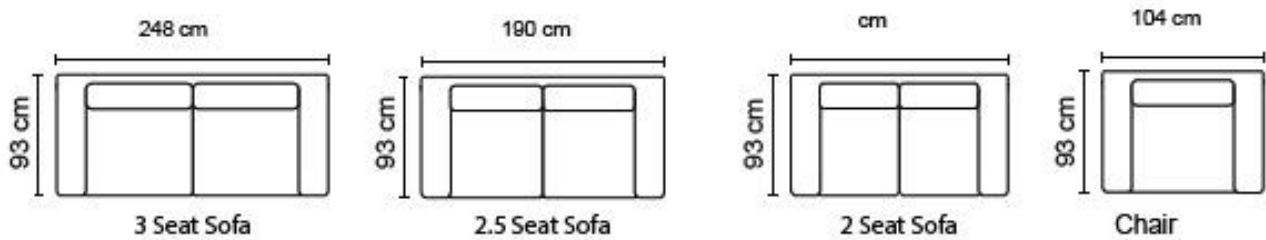

Evo Sofa Beds

Sofa Dimensions