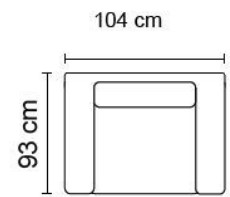

## FINISHED OVERALL DIMENSIONS (Approximate Only)

	CHAIR	2.5 STR DOUBLE I/SPRING BED	3 STR QUEEN I/SPRING BED		
HEIGHT	970 mm	970 mm	970 mm		
WIDTH	1035 mm	2000 mm	2185 mm		
DEPTH	960 mm	960 mm	960 mm		
	<b>KING CHAIR 2 ARM</b>	<b>KING CHAISE 1 ARM</b>	<b>STANDARD CHAISE 1 ARM</b>	<b>CORNER</b>	<b>2.5 SEATER 1 ARM</b>
HEIGHT	970 mm	970 mm	970 mm	970 mm	970 mm
WIDTH	1245 mm	1010 mm	800 mm	1150 X 1150 mm	1790 mm
DEPTH	960 mm	1610 mm	1610 mm	960 mm	960 mm

## FINISHED OVERALL DIMENSIONS (Approximate Only)

	CHAIR	2.5 STR DOUBLE I/SPRING BED	3 STR QUEEN I/SPRING BED
HEIGHT	970 mm	970 mm	970 mm
WIDTH	985 mm	1950 mm	2135 mm
DEPTH	930 mm	930 mm	930 mm

## Sofabed Dimensions

quality mattress cover.

Queen Sofabed

Double Sofabed

Single Sofabed

Side View

## Sofa Dimensions

3 Seat Sofa

2.5 Seat Sofa

2 Seat Sofa

Chair