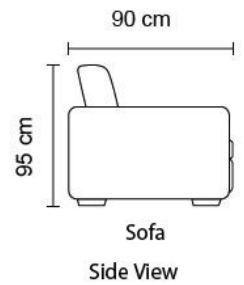

Sofabed Dimensions