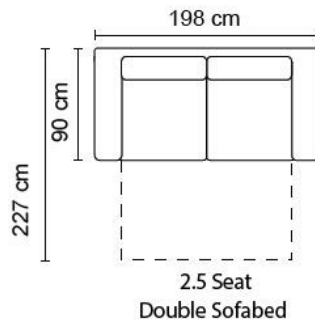

Sofabed Dimensions