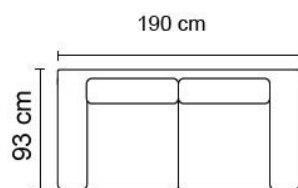

## FINISHED OVERALL DIMENSIONS (Approximate Only)

	CHAIR	2.5 STR DOUBLE I/SPRING BED	3 STR QUEEN I/SPRING BED		
HEIGHT	970 mm	970 mm	970 mm		
WIDTH	1035 mm	2000 mm	2185 mm		
DEPTH	960 mm	960 mm	960 mm		
	<b>KING CHAIR 2 ARM</b>	<b>KING CHAISE 1 ARM</b>	<b>STANDARD CHAISE 1 ARM</b>	<b>CORNER</b>	<b>2.5 SEATER 1 ARM</b>
HEIGHT	970 mm	970 mm	970 mm	970 mm	970 mm
WIDTH	1245 mm	1010 mm	800 mm	1150 X 1150 mm	1790 mm
DEPTH	960 mm	1610 mm	1610 mm	960 mm	960 mm

## FINISHED OVERALL DIMENSIONS (Approximate Only)

	CHAIR	2.5 STR DOUBLE I/SPRING BED	3 STR QUEEN I/SPRING BED
HEIGHT	970 mm	970 mm	970 mm
WIDTH	985 mm	1950 mm	2135 mm
DEPTH	930 mm	930 mm	930 mm

## Sofabed Dimensions

quality mattress cover.

Queen Sofabed

Double Sofabed

Single Sofabed

Side View

## Sofa Dimensions

3 Seat Sofa

2.5 Seat Sofa

2 Seat Sofa

Chair