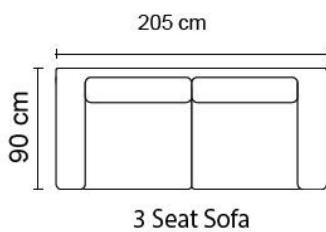

## FINISHED OVERALL DIMENSIONS (Approximate Only)

	CHAIR	2.5 STR DOUBLE I/SPRING BED	3 STR QUEEN I/SPRING BED		
HEIGHT	970 mm	970 mm	970 mm		
WIDTH	1035 mm	2000 mm	2185 mm		
DEPTH	960 mm	960 mm	960 mm		
	<b>KING CHAIR 2 ARM</b>	<b>KING CHAISE 1 ARM</b>	<b>STANDARD CHAISE 1 ARM</b>	<b>CORNER</b>	<b>2.5 SEATER 1 ARM</b>
HEIGHT	970 mm	970 mm	970 mm	970 mm	970 mm
WIDTH	1245 mm	1010 mm	800 mm	1150 X 1150 mm	1790 mm
DEPTH	960 mm	1610 mm	1610 mm	960 mm	960 mm

## Sofa Dimensions

## Sofabed Dimensions

Queen Sofabed

Double Sofabed

Single Sofabed

Side View

## Sofa Dimensions

3 Seat Sofa

2.5 Seat Sofa

Chair