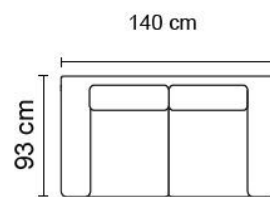

## FINISHED OVERALL DIMENSIONS (Approximate Only)

	CHAIR	2.5 STR DOUBLE I/SPRING BED	3 STR QUEEN I/SPRING BED		
HEIGHT	970 mm	970 mm	970 mm		
WIDTH	1035 mm	2000 mm	2185 mm		
DEPTH	960 mm	960 mm	960 mm		
	<b>KING CHAIR 2 ARM</b>	<b>KING CHAISE 1 ARM</b>	<b>STANDARD CHAISE 1 ARM</b>	<b>CORNER</b>	<b>2.5 SEATER 1 ARM</b>
HEIGHT	970 mm	970 mm	970 mm	970 mm	970 mm
WIDTH	1245 mm	1010 mm	800 mm	1150 X 1150 mm	1790 mm
DEPTH	960 mm	1610 mm	1610 mm	960 mm	960 mm

## FINISHED OVERALL DIMENSIONS (Approximate Only)

	CHAIR	2.5 STR DOUBLE I/SPRING BED	3 STR QUEEN I/SPRING BED
HEIGHT	970 mm	970 mm	970 mm
WIDTH	985 mm	1950 mm	2135 mm
DEPTH	930 mm	930 mm	930 mm

## Sofabed Dimensions

quality mattress cover.

Queen Sofabed

Double Sofabed

Single Sofabed

Side View

## Sofa Dimensions

3 Seat Sofa

2.5 Seat Sofa

2 Seat Sofa

Chair