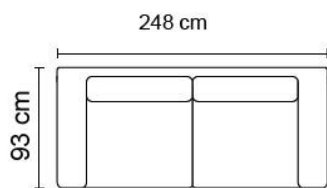

## FINISHED OVERALL DIMENSIONS (Approximate Only)

	CHAIR	2.5 STR DOUBLE I/SPRING BED	3 STR QUEEN I/SPRING BED		
HEIGHT	970 mm	970 mm	970 mm		
WIDTH	1035 mm	2000 mm	2185 mm		
DEPTH	960 mm	960 mm	960 mm		
	<b>KING CHAIR 2 ARM</b>	<b>KING CHAISE 1 ARM</b>	<b>STANDARD CHAISE 1 ARM</b>	<b>CORNER</b>	<b>2.5 SEATER 1 ARM</b>
HEIGHT	970 mm	970 mm	970 mm	970 mm	970 mm
WIDTH	1245 mm	1010 mm	800 mm	1150 X 1150 mm	1790 mm
DEPTH	960 mm	1610 mm	1610 mm	960 mm	960 mm

## FINISHED OVERALL DIMENSIONS (Approximate Only)

	CHAIR	2.5 STR DOUBLE I/SPRING BED	3 STR QUEEN I/SPRING BED
HEIGHT	970 mm	970 mm	970 mm
WIDTH	985 mm	1950 mm	2135 mm
DEPTH	930 mm	930 mm	930 mm

## Sofabed Dimensions

quality mattress cover.

Queen Sofabed

Double Sofabed

Single Sofabed

Side View

## Sofa Dimensions

3 Seat Sofa

2.5 Seat Sofa

2 Seat Sofa

Chair