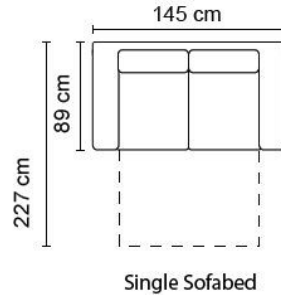

## FINISHED OVERALL DIMENSIONS (Approximate Only)

	CHAIR	2.5 STR DOUBLE I/SPRING BED	3 STR QUEEN I/SPRING BED		
HEIGHT	970 mm	970 mm	970 mm		
WIDTH	1035 mm	2000 mm	2185 mm		
DEPTH	960 mm	960 mm	960 mm		
	<b>KING CHAIR 2 ARM</b>	<b>KING CHAISE 1 ARM</b>	<b>STANDARD CHAISE 1 ARM</b>	<b>CORNER</b>	<b>2.5 SEATER 1 ARM</b>
HEIGHT	970 mm	970 mm	970 mm	970 mm	970 mm
WIDTH	1245 mm	1010 mm	800 mm	1150 X 1150 mm	1790 mm
DEPTH	960 mm	1610 mm	1610 mm	960 mm	960 mm

## FINISHED OVERALL DIMENSIONS (Approximate Only)

	CHAIR	2.5 STR DOUBLE I/SPRING BED	3 STR QUEEN I/SPRING BED
HEIGHT	970 mm	970 mm	970 mm
WIDTH	985 mm	1950 mm	2135 mm
DEPTH	930 mm	930 mm	930 mm

## Sofa Dimensions

## Sofabed Dimensions

Queen Sofabed

Double Sofabed

Single Sofabed

Side View