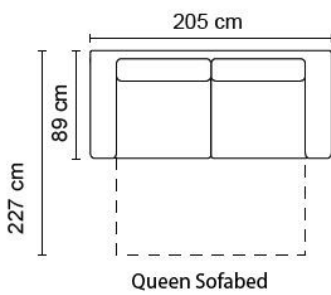

Sofabed Dimensions

Queen Sofabed