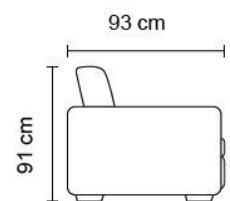

## FINISHED OVERALL DIMENSIONS (Approximate Only)

	CHAIR	2.5 STR DOUBLE I/SPRING BED	3 STR QUEEN I/SPRING BED		
HEIGHT	970 mm	970 mm	970 mm		
WIDTH	1035 mm	2000 mm	2185 mm		
DEPTH	960 mm	960 mm	960 mm		
	<b>KING CHAIR 2 ARM</b>	<b>KING CHAISE 1 ARM</b>	<b>STANDARD CHAISE 1 ARM</b>	<b>CORNER</b>	<b>2.5 SEATER 1 ARM</b>
HEIGHT	970 mm	970 mm	970 mm	970 mm	970 mm
WIDTH	1245 mm	1010 mm	800 mm	1150 X 1150 mm	1790 mm
DEPTH	960 mm	1610 mm	1610 mm	960 mm	960 mm

## FINISHED OVERALL DIMENSIONS (Approximate Only)

	CHAIR	2.5 STR DOUBLE I/SPRING BED	3 STR QUEEN I/SPRING BED
HEIGHT	970 mm	970 mm	970 mm
WIDTH	985 mm	1950 mm	2135 mm
DEPTH	930 mm	930 mm	930 mm

## Sofabed Dimensions

quality mattress cover.

Queen Sofabed

Double Sofabed

Single Sofabed

Side View

## Sofa Dimensions

3 Seat Sofa

2.5 Seat Sofa

2 Seat Sofa

Chair