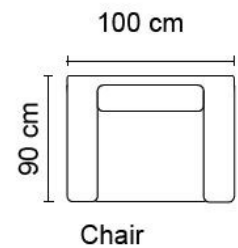

Sofa Dimensions